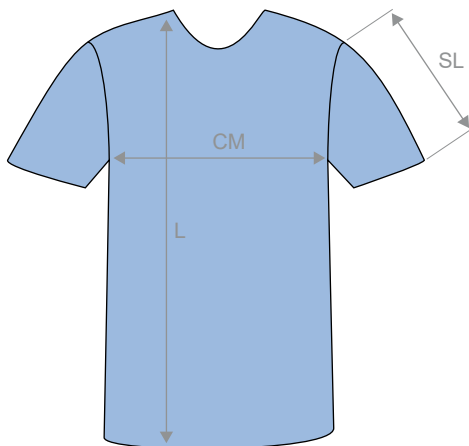

## Measurement table (cm)

## Unisex

	S	M	L	XL	XXL	XXXL
CM	50	53	56	59	62	66
L	73	75	77	79	81	83
SL	18	19	20	21	22	23

CM 1/2 CHEST MEASUREMENT

L LENGTH

SL SLEEVE LENGTH

## Product description

Details: Small elastane rib collar

## Measurement table(cm)